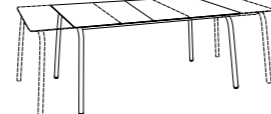

art. 9779
cm 100x180/230x74h