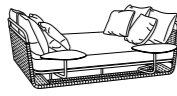

Gravity

RCD

RCD

art. 9885/H
cm ø80x40,7h

art. 9886/H
cm ø80x40,7h

Portofino

art. 9766

Coral Reef

RCD

RCD

RCD

Registered Community Design
Modello Comunitario Registrato
Coral Reef - Hamptons Graphics
Collections