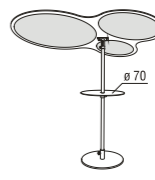

art. 9855
cm 199x141x200h
Ø 70x0,5h
only white - corda
(glazed steel stand)