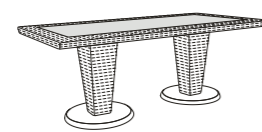

Registered Community Design
Modello Comunitario Registrato
Coral Reef - Hamptons Graphics
Collections

St. Tropez

art. 9540
cm 55x58x78h
(Hs. cm 45)

art. 9541
cm 65x58x78h
(Hs. cm 45)

art. 9542
cm 100x100x75h