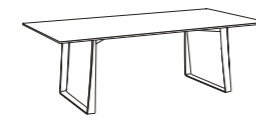

art. 9727
HPL top
cm 110x220x74h