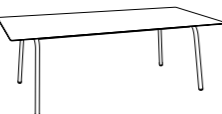

art. 9776
cm 110x220x74h