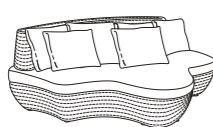

art. 9635
cm. 165x80x34h
(Hs. cm 23+11)

art. 9634
cm 110x60x32h

Sunweave
Bianco Perla

art. 9578
cm 70x182x76h
(Hs. cm 34+2)

Sunloom
Chocolate

Les Iles

art. 9591
cm 187x100x77h
(Hs. cm 32+11)

art. 9592
cm 187x100x32h
(Hs. cm 32+11)