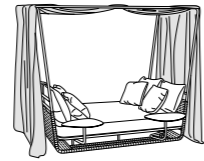

Gravity

RCD

RCD

art. 9885/H
cm ø80x40,7h

art. 9886/H
cm ø80x40,7h

Portofino

art. 9768

Coral Reef

RCD

RCD

RCD

Registered Community Design
Modello Comunitario Registrato
Coral Reef - Hamptons Graphics
Collections