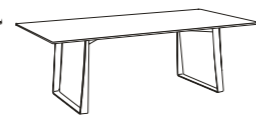

art. 9728
HPL top
cm 110x260x74h