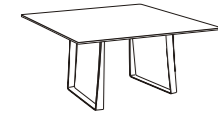

art. 9730
HPL top
cm 160x160x74h