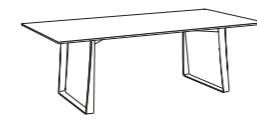

art. 9729
HPL top
cm 110x300x74h