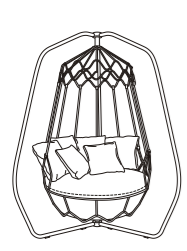

Gravity

art. 9880
cm 174x167x238h
(Hs. cm 60)

RCD