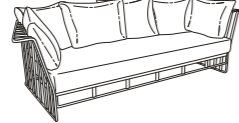

art. 9732
cm 240x100x78h
(Hs. cm 25+15)